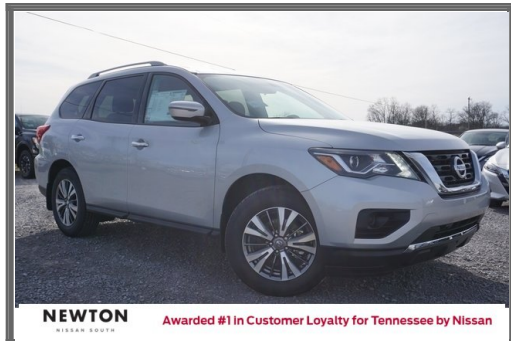

Newton Nissan South

2801 Hwy 231 N, Shelbyville, TN 37160

Phone: 931-536-1026

2019 Nissan Pathfinder

Price: \$28,903

VIN: **5N1DR2MN7KC621340**

Stock No: **N10726**

Mileage: **5**

Exterior Color: **Brilliant Silver Metallic**

Engine: **Regular Unleaded V-6 3.5 L/213**

Interior Color: **Charcoal**

Transmission: **1-Speed CVT w/OD**

Comments:

Priced below KBB Fair Purchase Price! Pathfinder S, 4D Sport Utility, 3.5L 6-Cylinder, CVT with Xtronic, FWD, Brilliant Metallic, Charcoal w/Cloth Seating Surfaces. Our customers love the shopping experience we offer. 3 time Winner of the Consumer Satisfaction Award on DealerRater.com! Just take a look for yourself at <http://www.dealerrater.com/dealer/Newton-Nissan-South-review-8957/>. Come see this Nissan Pathfinder S at our Shelbyville location, just south of Nashville, near Murfreesboro. Would you like a personalized walk-around video or ready for a test drive? Call now: (931) 684-6811. Price includes: \$500 - Nissan Holiday Bonus Cash - Murano/Pathfinder. Exp. 05/31/2019, \$2,000 - Nissan Customer Cash - 2019 Pathfinder. Exp. 05/31/2019