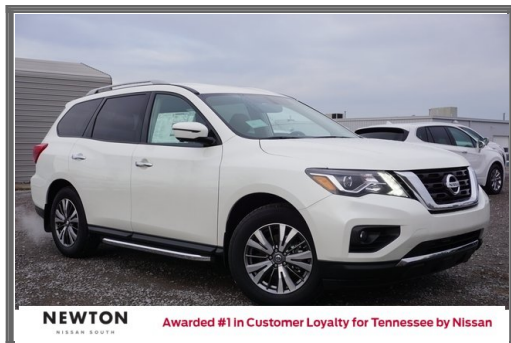

## 2019 Nissan Pathfinder

**Price: \$36,254**

VIN: **5N1DR2MN8KC581477**

Stock No: **N9847**

Mileage: **5**

Exterior Color: **Pearl White Tricoat**

Engine: **Regular Unleaded V-6 3.5 L/213**

Interior Color: **Charcoal**

### Comments:

Priced below KBB Fair Purchase Price! Pathfinder SL, 4D Sport Utility, 3.5L 6-Cylinder, CVT with Xtronic, FWD, Pearl White Tricoat, Charcoal w/Leather Seating Surfaces, Black Splash Guards (Set of 4), Blind spot sensor: Blind Spot Warning (BSW) warning, Cargo Package, Carpeted Floor Mats (4-pc Set), First Aid Kit, Rear Bumper Protector, Running Boards, Special Paint - Pearl White Tricoat, Tonneau Cover. Our customers love the shopping experience we offer. 3 time Winner of the Consumer Satisfaction Award on DealerRater.com! Just take a look for yourself at <http://www.dealerrater.com/dealer/Newton-Nissan-South-review-8957/>. Come see this Nissan Pathfinder SL at our Shelbyville location, just south of Nashville, near Murfreesboro. Would you like a personalized walk-around video or ready for a test drive? Call now: (931) 684-6811. Price includes: \$500 - Nissan Holiday Bonus Cash - Murano/Pathfinder. Exp. 05/31/2019, \$2,000 - Nissan Customer Cash - 2019 Pathfinder. Exp. 05/31/2019