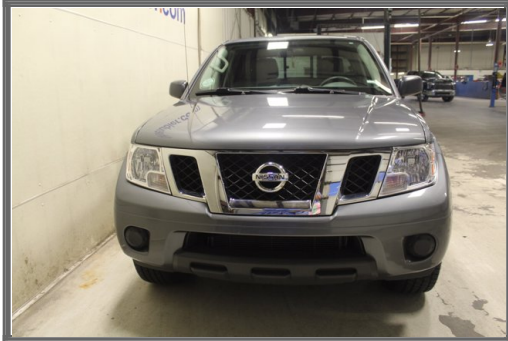

# DriveHubler Certified Pre-Owned

880 US 31 South S, Greenwood, IN 46143

Phone: (317) 743-1700

## 2019 Nissan Frontier

**Price: \$20,995**

VIN: **1N6AD0ER6KN731504**

Stock No: **P0919**

Mileage: **30,135**

Exterior Color: **Gun Metallic**

Engine: **Regular Unleaded V-6 4.0 L/241**

Interior Color: **Steel**

### Comments:

EPA 23 MPG Hwy/16 MPG City! SV trim, GUN METALLIC exterior and Steel interior. iPod/MP3 Input, Back-Up Camera, Brake Actuated Limited Slip Differential, Bluetooth, Tow Hitch, [A93] BED LINER/TRAILER HITCH PACKAGE. Alloy Wheels, Bed Liner, Edmunds.com explains "Engine torque and response are better than in rivals.". AND MORE! KEY FEATURES INCLUDE iPod/MP3 Input, Aluminum Wheels Nissan SV with GUN METALLIC exterior and Steel interior features a V6 Cylinder Engine with 261 HP at 5600 RPM\*. OPTION PACKAGES BED LINER/TRAILER HITCH PACKAGE Bed Liner, Trailer Hitch (PIO). MP3 Player, Keyless Entry, Privacy Glass, Child Safety Locks, Steering Wheel Controls. EXPERTS ARE SAYING "Engine torque and response are better than in rivals." -Edmunds.com. VISIT US TODAY Buy with confidence at Hubler Honda, a dealer to help you! Horsepower calculations based on trim engine configuration. Fuel economy calculations based on original manufacturer data for trim engine configuration. Please confirm the accuracy of the included equipment by calling us prior to purchase.