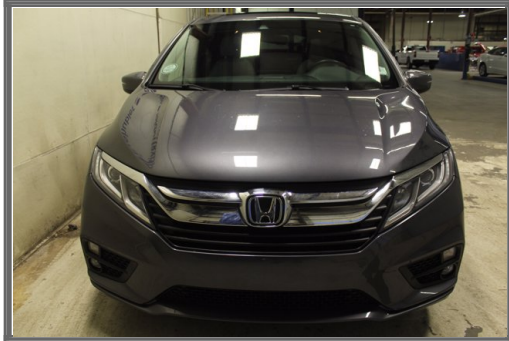

## 2018 Honda Odyssey

**Price: \$29,995**

VIN: **5FNRL6H7XJB005373**

Stock No: **200394A**

Mileage: **37,806**

Exterior Color: **Modern Steel Metallic**

Engine: **Regular Unleaded V-6 3.5 L/212**

Interior Color: **Gray**